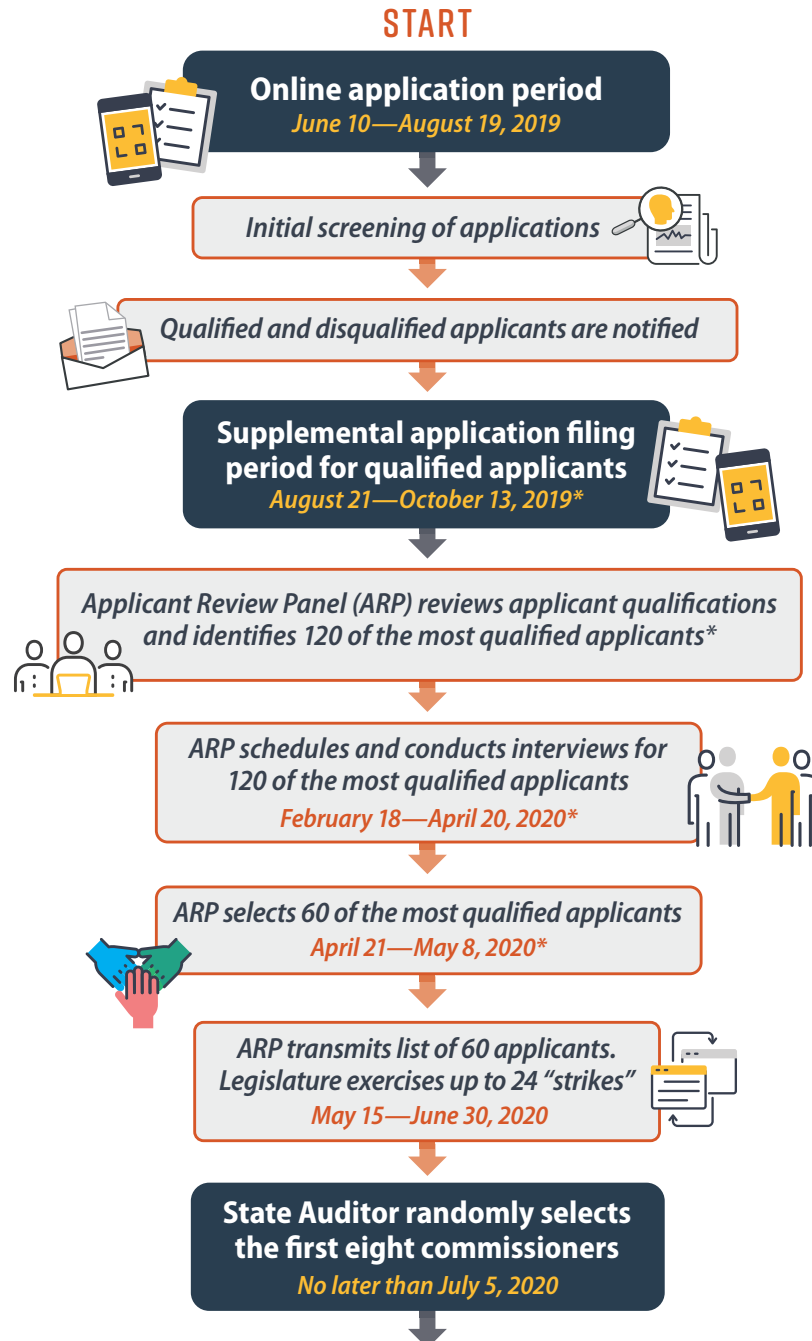

2020 Citizens Redistricting Commission

APPLICATION & SELECTION PROCESS

shapecaliforniasfuture.auditor.ca.gov

Following random selection of the first eight commissioners, the State Auditor's Office provides them with the names of remaining candidates. Those first eight commissioners select the remaining six to establish the 14-member commission.

* Dates subject to change depending on the number of tentatively eligible applications.